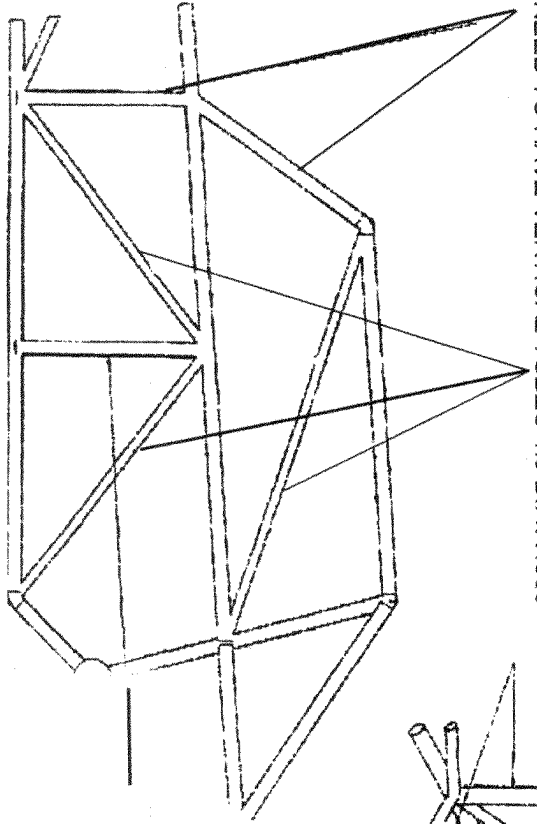

BUGGY DIAGRAM

ROOF TUBE FOR CARS WIDER THAN 34"

ALL NEED TO HAVE VERTICAL TUBES 1.5 DIA X .090

DRIVER PROTECTION TUBE 1.5 DIA X .090